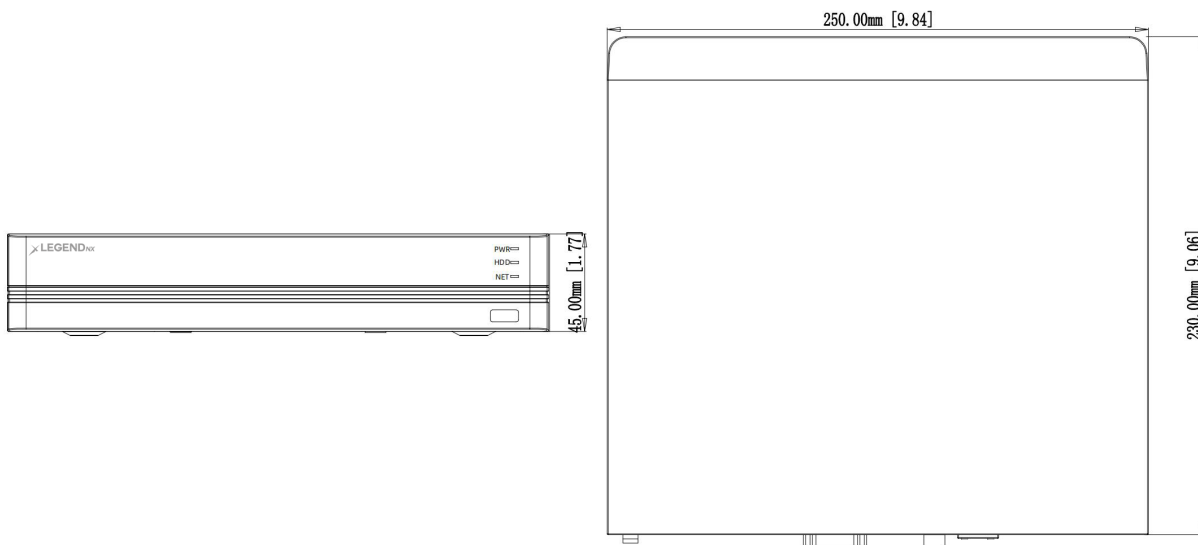

Dimensions

*Design and specifications are subject to change without notice - Version 2026-01-23